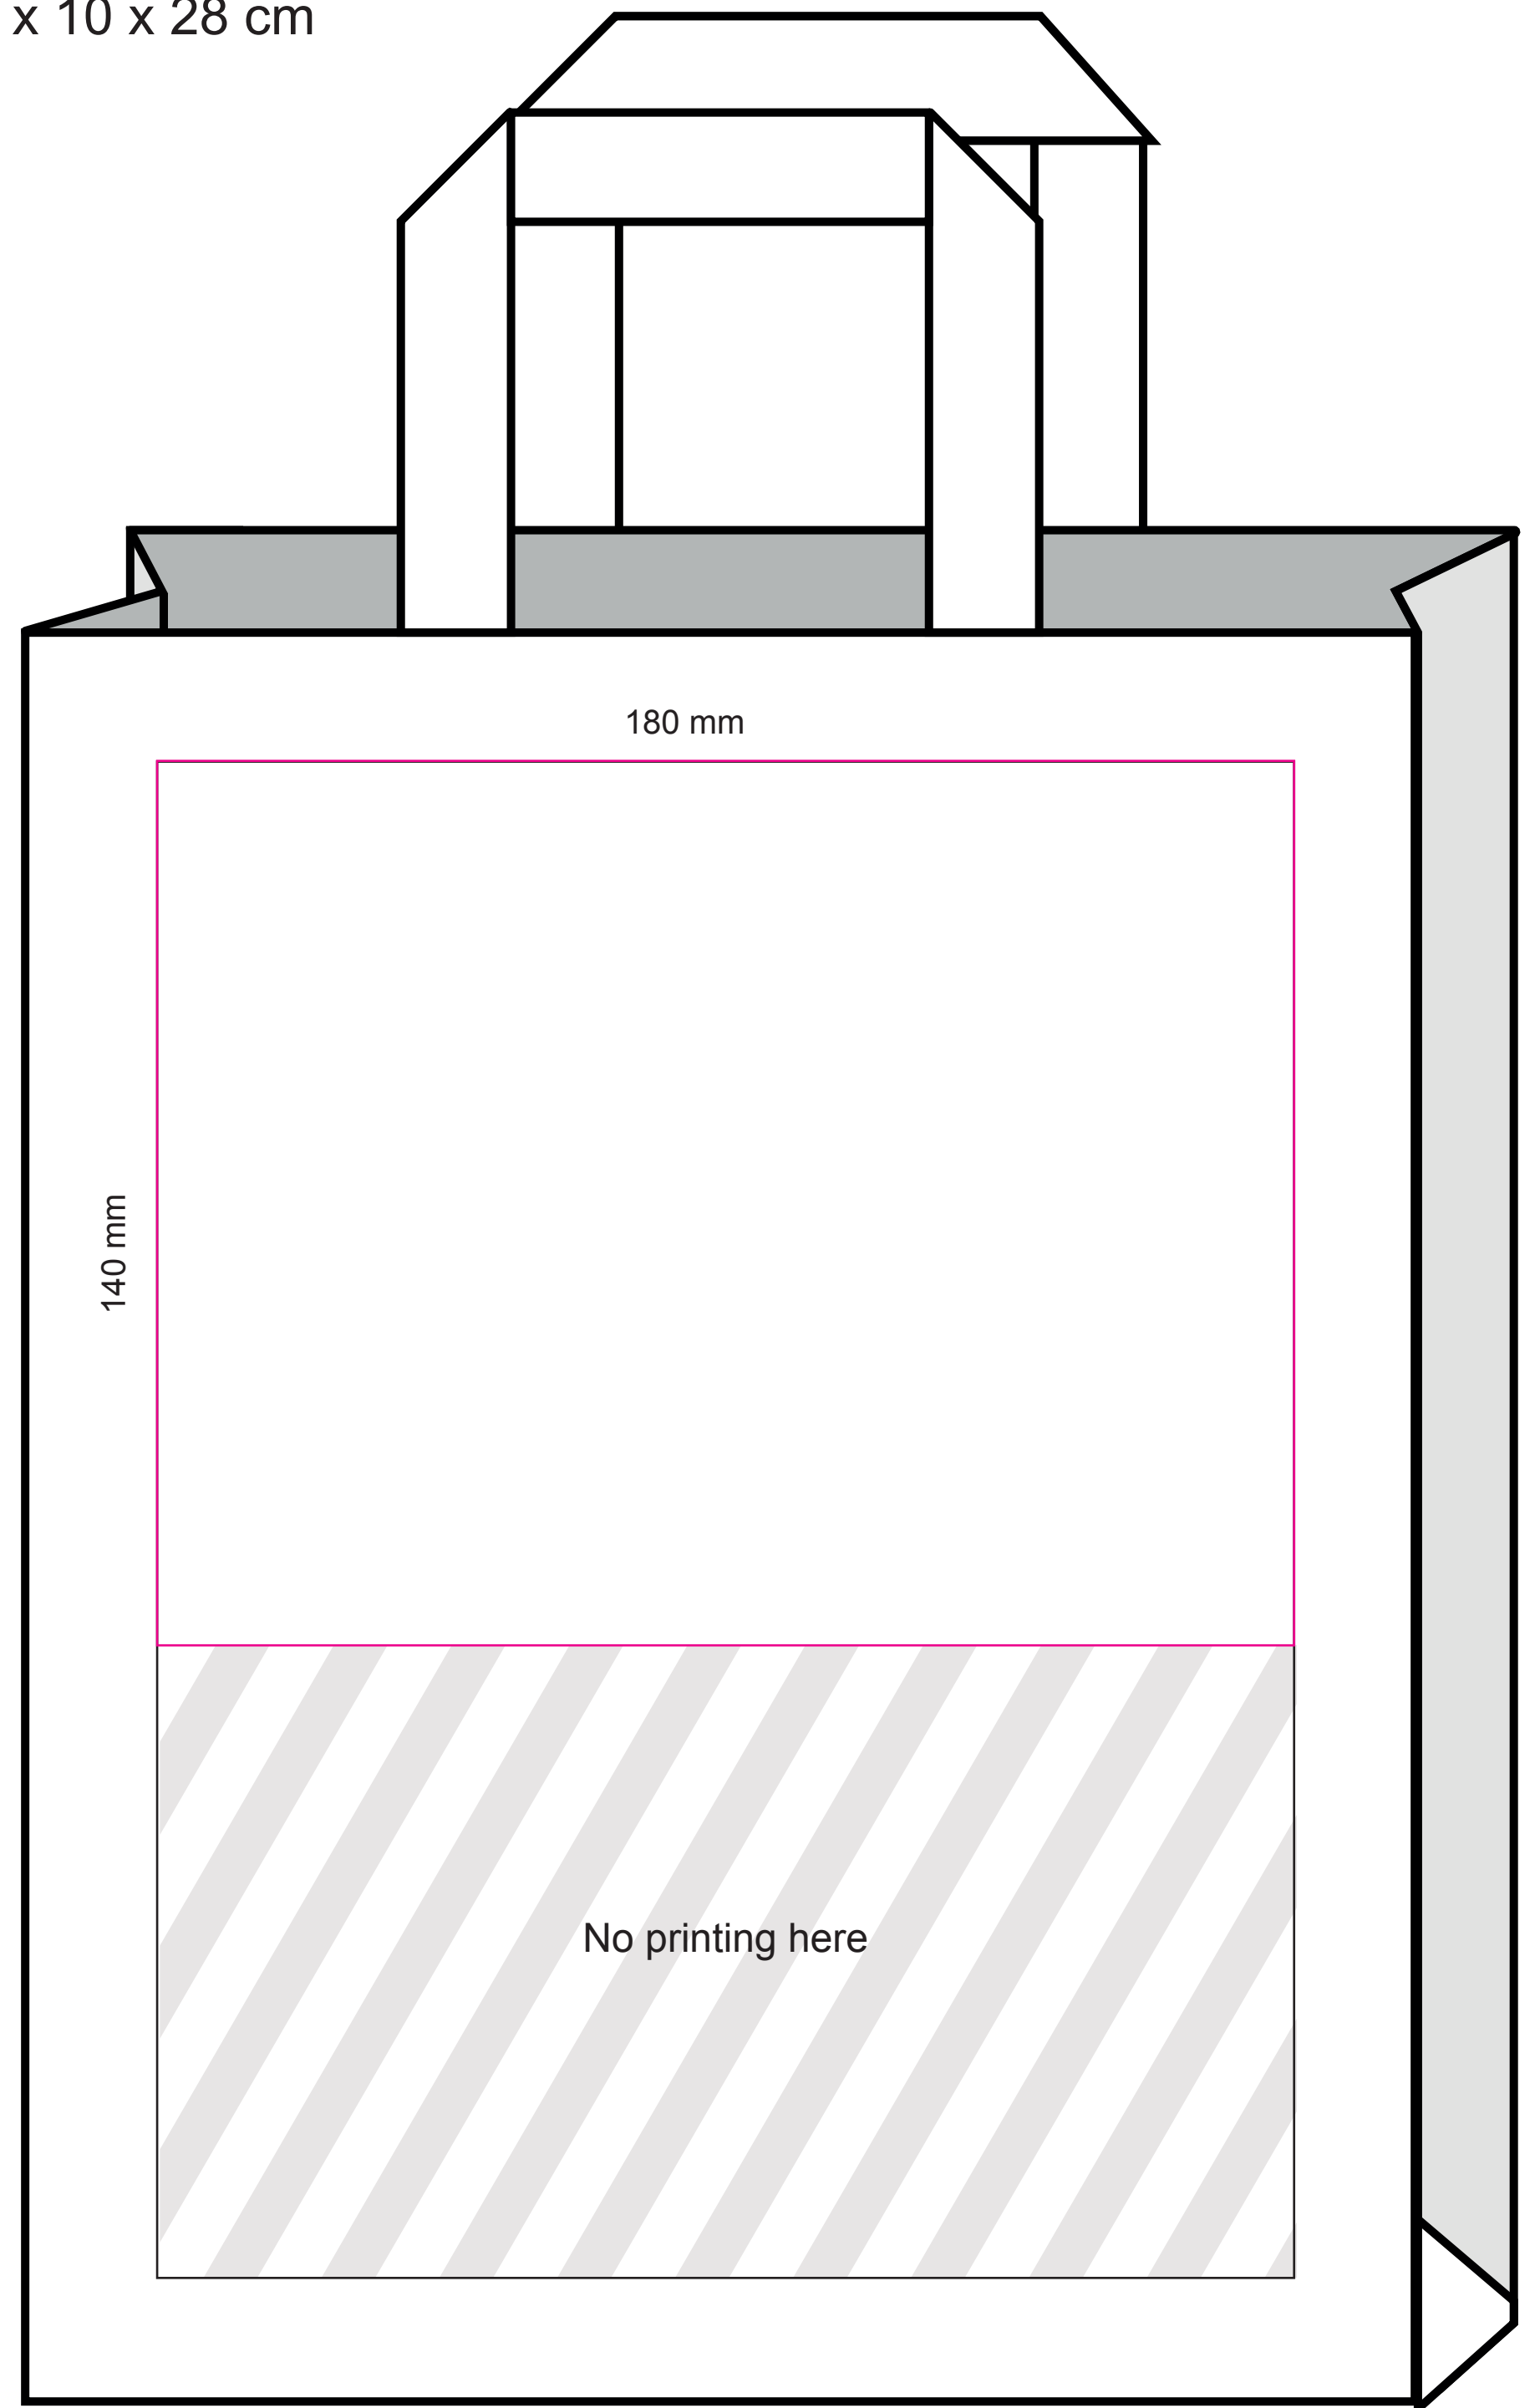

Paper handbags
S
(B5) 18 x 8 x 22 cm

Front

Back

Paper handbags

M

(A4) 22 x 10 x 28 cm

Front

Back

Paper handbags
L
(B4) 26 x 12 x 35 cm

Front

Back

Paper handbags
XL
(A3) 32 x 17 x 42 cm

Front

Back

Paper handbags
XXL
(A2) 45 x 17 x 45 cm